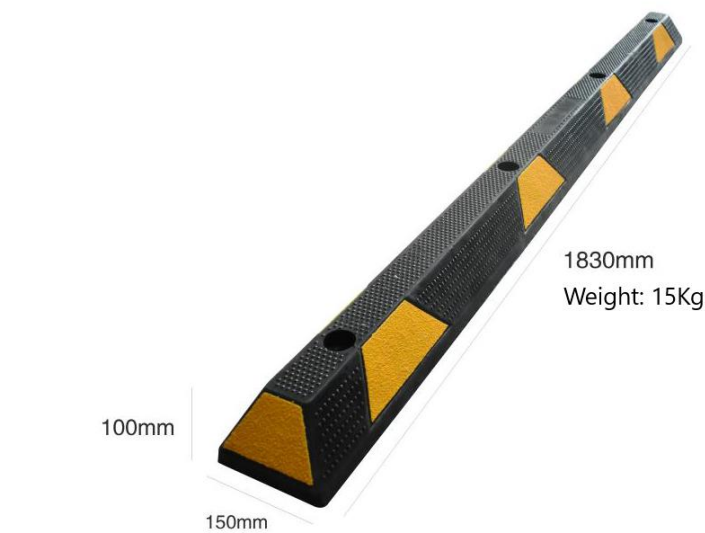

Vulcascot Cable Protectors

Product Information

Kerb Stops (Wheel Stops)

Available in 2 sizes, 1830mm and 560mm

Kerb stops are used in car parks and garages to prevent vehicles making contact with walls or other hazards, ideally suited for protecting EV Charging Stations.

Manufactured from a high quality rubber compound they have large yellow reflective markings for high visibility day or night.

Optional Fixing set available complete with bolts, washers and rimless nylon hole plugs.

Size: 560*150*100mm
Weight: 4kg

Also Available – EV Charger cable protection

Vulcascot Cable Protectors Limited

12 Norman-D-Gate, Bedford Road,
Northampton. NN1 5NT

Tel: 0800 0352842

Intl: +44 (0)1604 212973