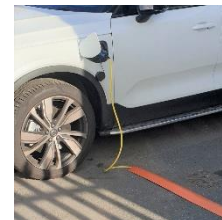

Vulcascot Cable Protectors Limited

12 Norman-D-Gate, Bedford Road,
Northampton. NN1 5NT

Tel: 0800 0352842

Intl: +44 (0)1604 212973

Fax: +44 (0)1604 632344

Email: sales@vulcascot.co.uk

Web: www.vulcascot.co.uk